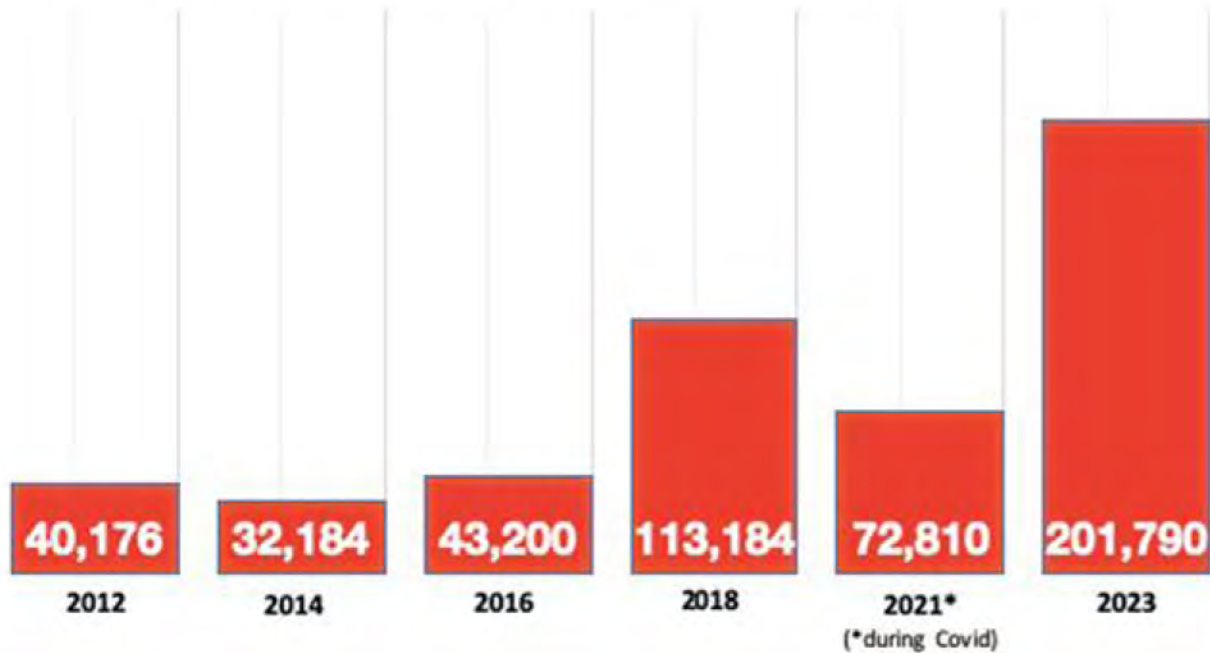

Meals Packaged to Date

Meals Packaged: 2012 to 2023

▶ This is possible.