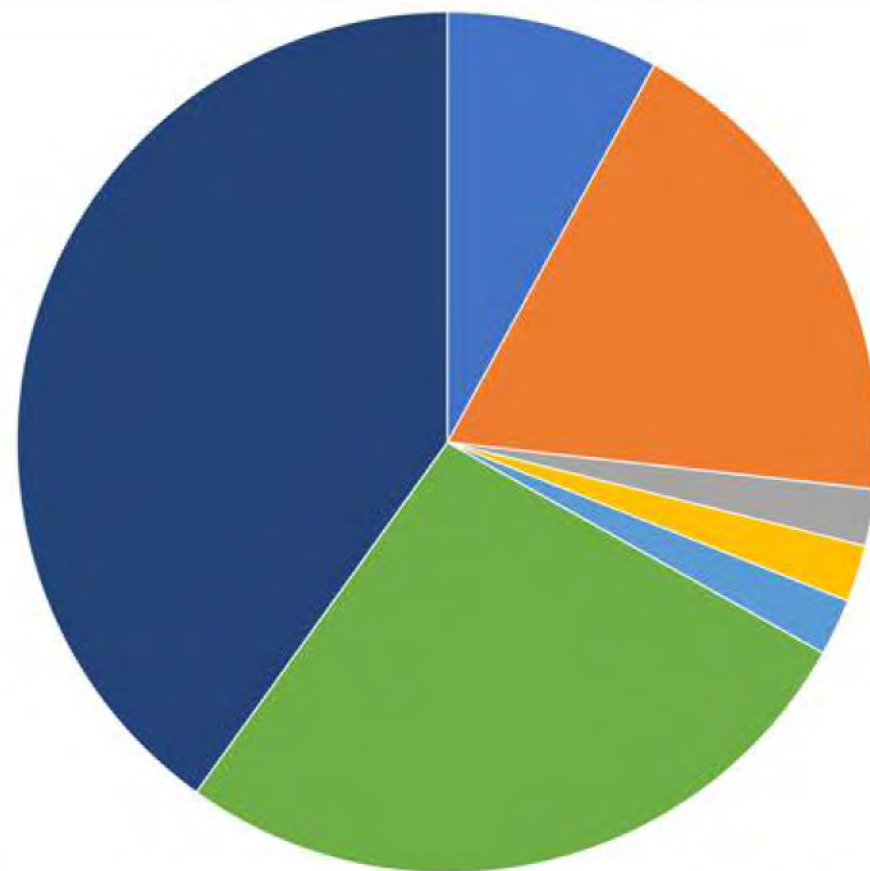

▶ **2024 UPDATE REPORT**

Hanover Against Hunger &
Rise Against Hunger

Rise
AGAINST HUNGER

Partnership Results | 2012 to Present

503,404
Meals
Packaged

2,107
Volunteers
Engaged

5,337
Lives
Nourished

\$164,282
Donations
Provided

▶ **This is possible.**

2023 Partnership Results

201,730
Meals
Packaged

750
Volunteers
Engaged

2,139
Lives
Nourished

\$76,657.45
Donations
Provided

▶ This is possible.

Meals Packaged to Date

Meals Packaged: 2012 to 2023

▶ This is possible.

Hanover Community meals delivered across the globe

“I am so thankful for these meals.”

— Jona, 34
Iloilo, Philippines

■ Columbia ■ Haiti ■ Liberia ■ Burundi ■ Malawi ■ Zambia ■ Philippines

NOURISHING LIVES

Impact Highlight: **ZAMBIA**

Memory, a 15-year-old girl, lives in a rural area on the fringe of the capital city of Lusaka, Zambia. Despite her circumstances, Memory is a well-rounded student who carries herself confidently, has an impressive mastering of the English language and demonstrates drive, passion and a lively spirit.